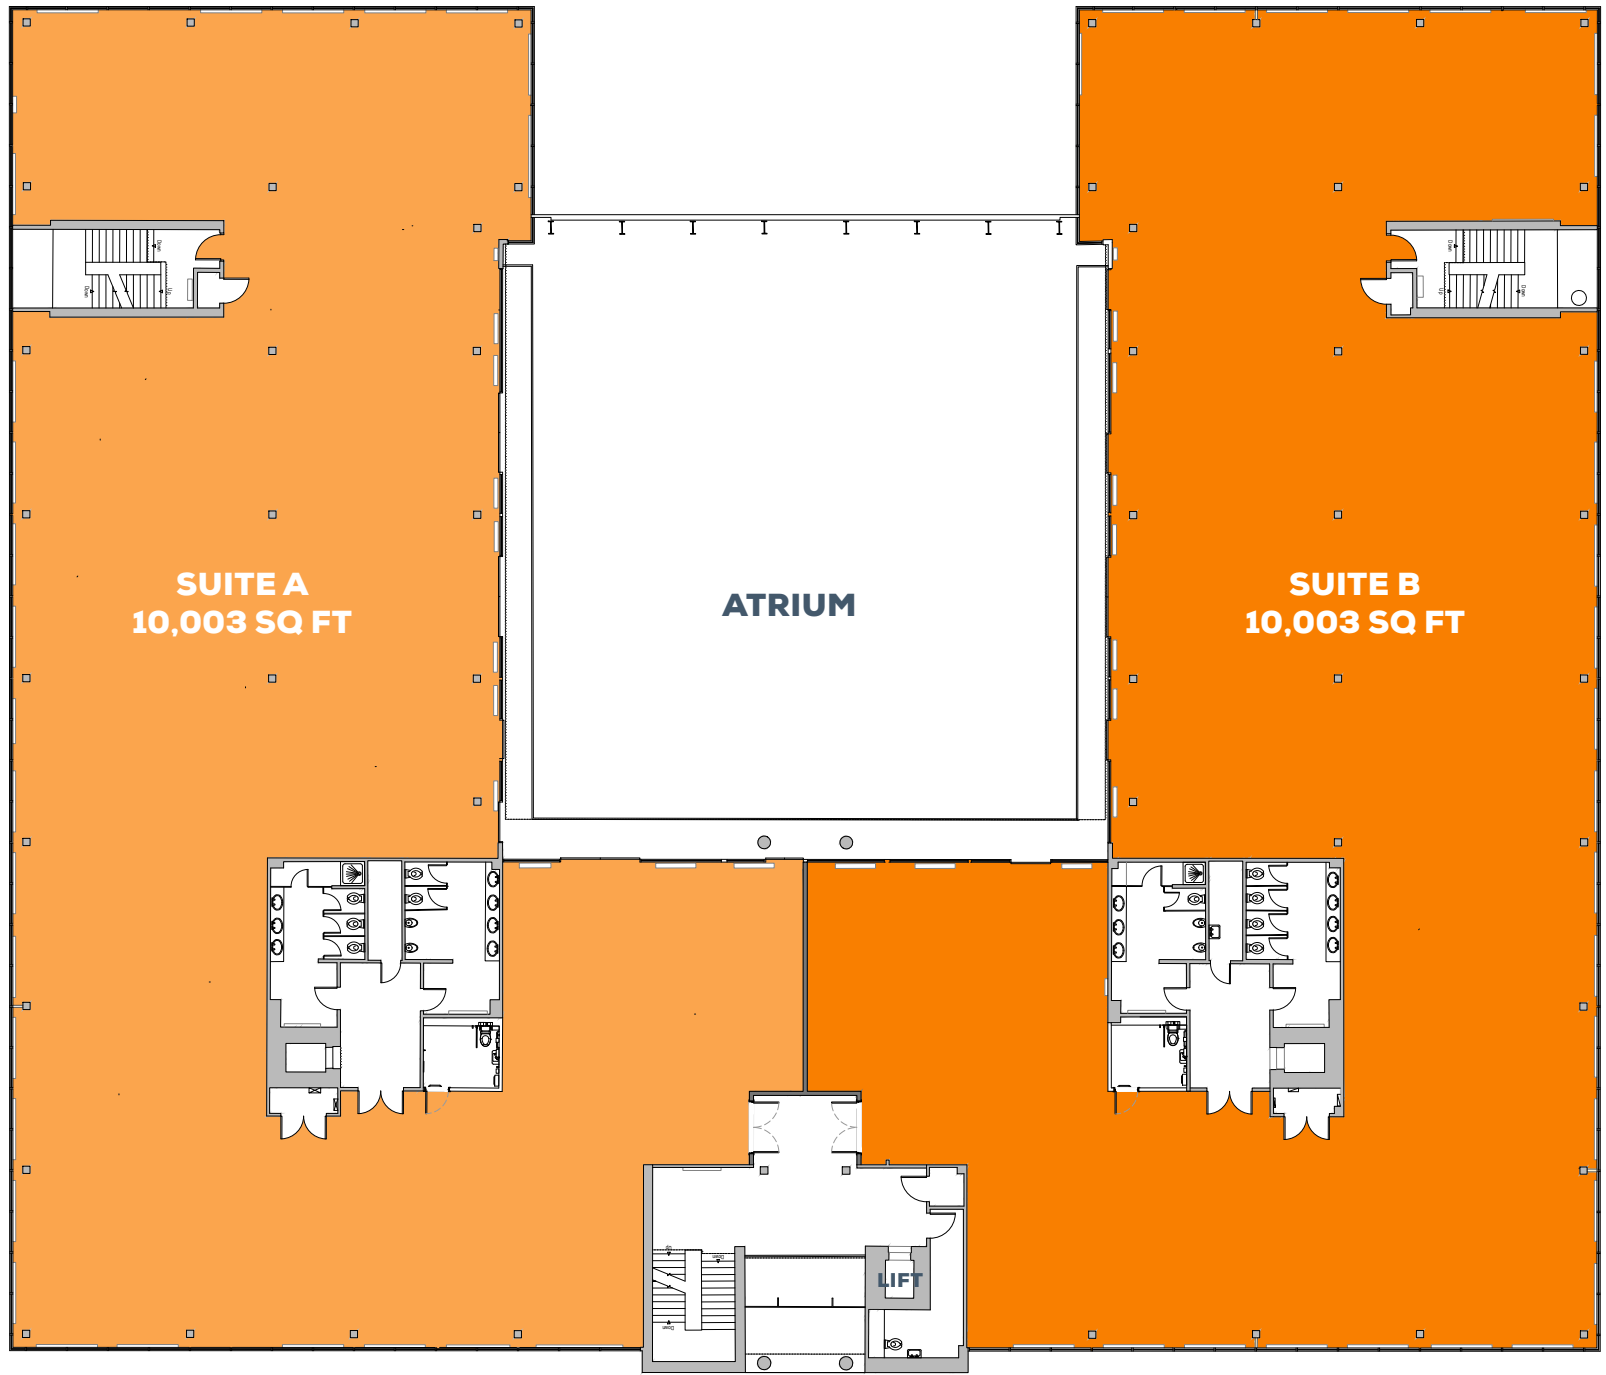

# THE AZTEC CENTRE

AZTEC WEST BUSINESS PARK BRISTOL BS32 4TD

**REFURBISHED FIRST FLOOR TO LET FROM 10,003 – 20,006 SQ FT**